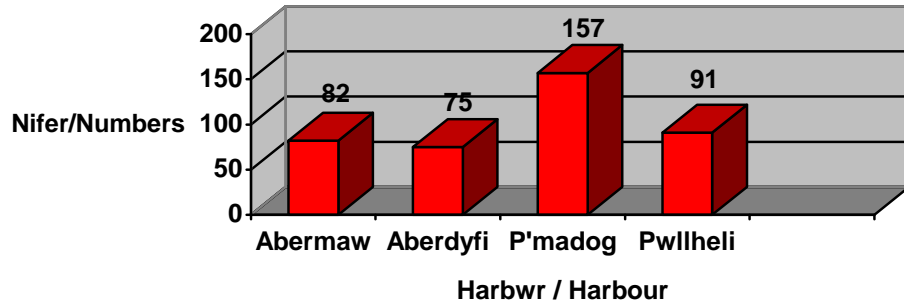

Darlun o ystadegau cychod ym mhob harbwr. Analysis of boat statistics at each harbour.

Nifer o Gychod / Number of Boats